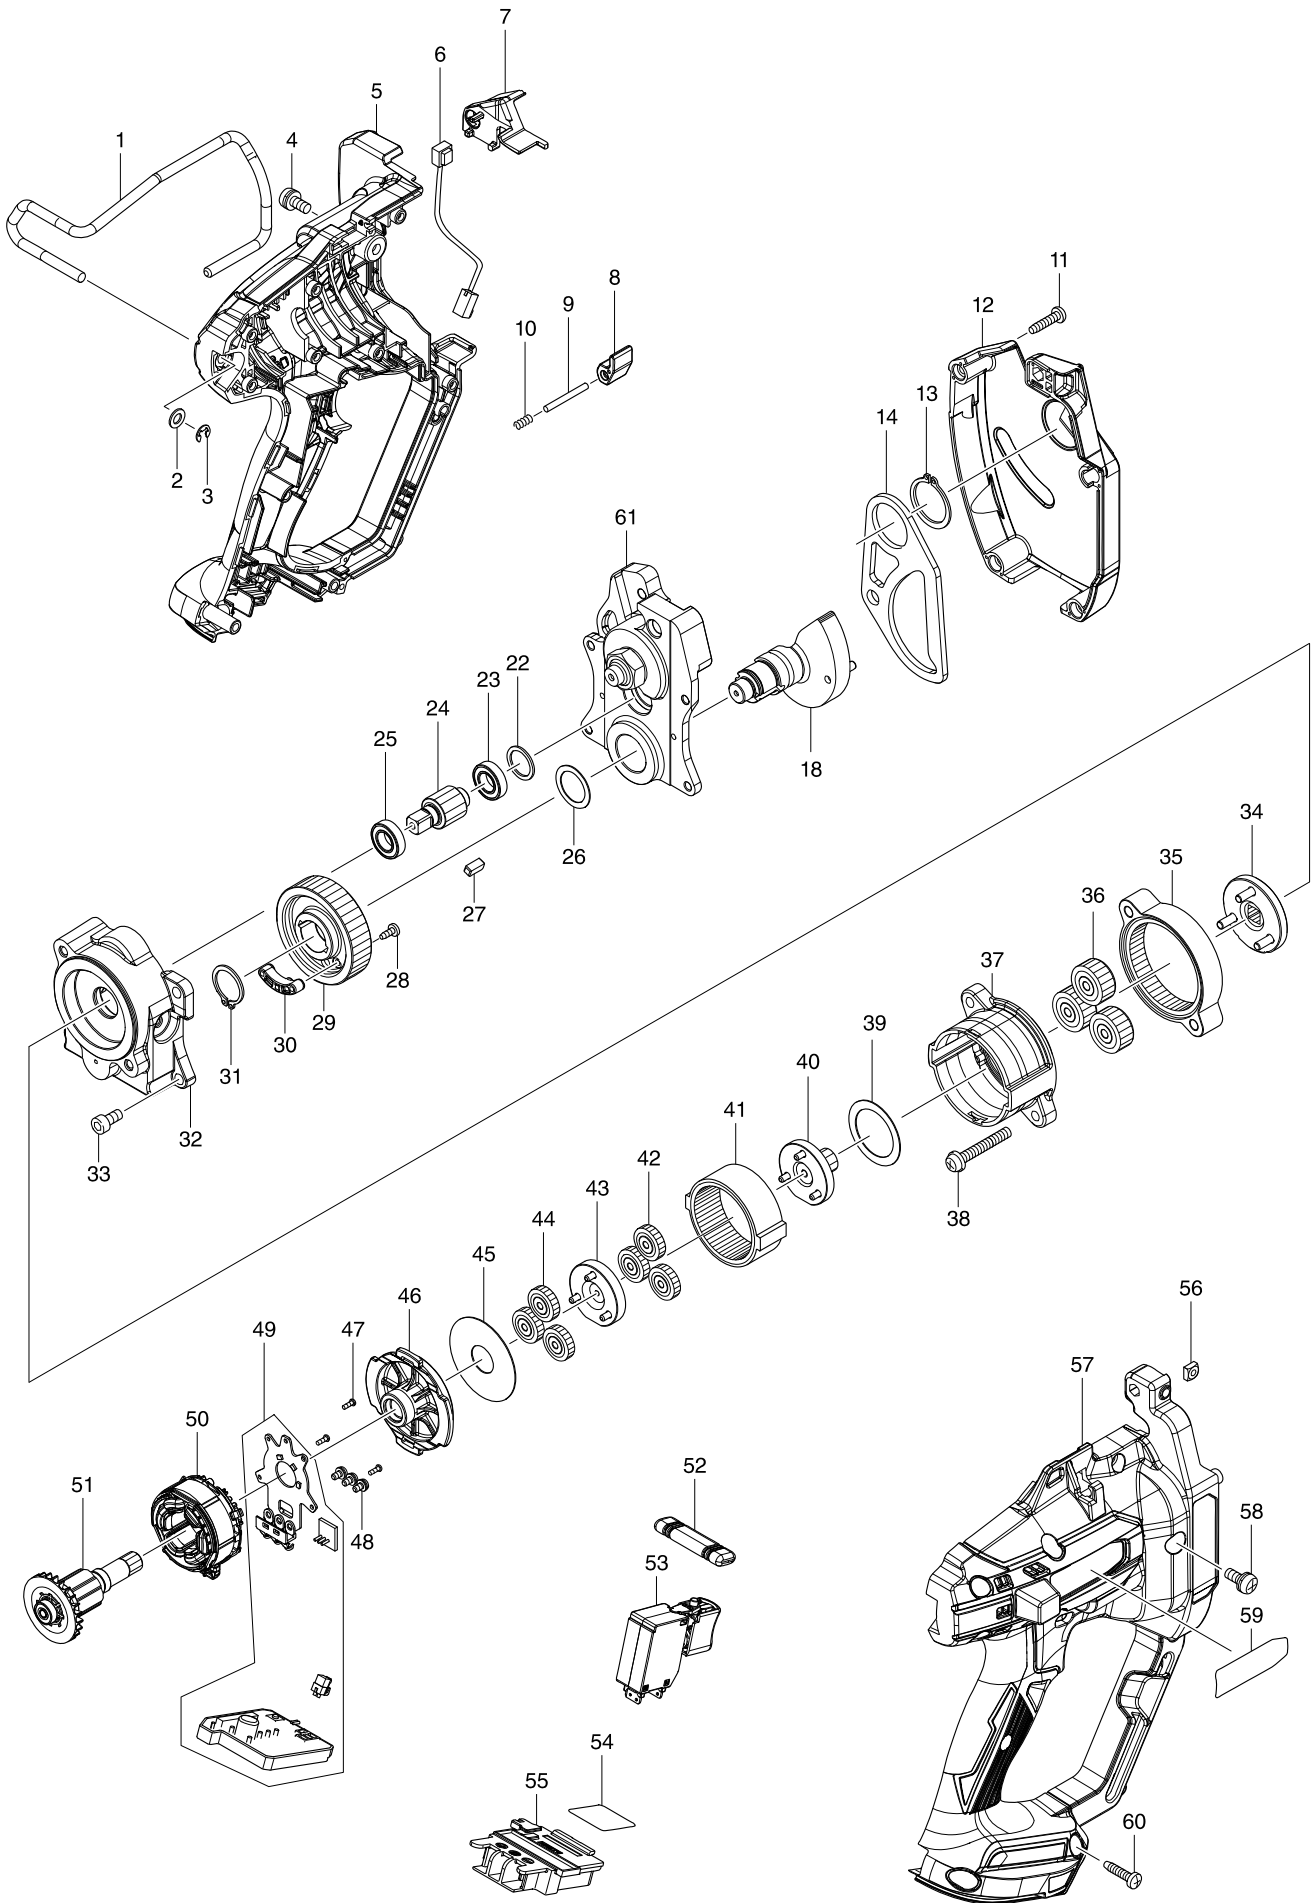

Model No. DSC102 CORDLESS THREADED ROD CUTTER

Model No. DSC102 CORDLESS THREADED ROD CUTTER

Item	Parts No.	Description	I/C	Qty	N/O	Opt. 1	Opt. 2	Note
001	281019-0	HOOK		1				
002	941102-2	FLAT WASHER 5		1				
003	961011-9	STOP RING E-4		1				
004	911213-7	PAN HEAD SCREW M5X12		1				
005	183J34-9	HOUSING SET		1				
C10	263002-9	RUBBER PIN 4		1				
C20	263005-3	RUBBER PIN 6		3				
C30	816U42-8	INDICATION LABEL		1				
C40	816V02-6	CAUTION LABEL		1				
D10		INC. 57						
006	620821-0	LED CIRCUIT		1				
007	458373-9	LED HOLDER		1				
008	458379-7	SCREW GUIDE		1				
009	256267-0	PIN 3		1				
010	231403-9	COMPRESSION SPRING 3		1				
011	265995-6	TAPPING SCREW 4X18		4				
012	140B24-7	FRONT COVER COMPLETE		1				
C10	816U44-4	CAUTION LABEL		1				
013	961104-2	RETAINING RING S-24		1				
014	347350-5	RETURN PLATE		1				
018	144986-9	CAM COMPLETE		1				
022	267447-3	FLAT WASHER 14		1				
023	211485-7	BALL BEARING 6800LLU		1				
024	226168-6	SPUR GEAR 10C		1				
025	211485-7	BALL BEARING 6800LLU		1				
026	253409-7	FLAT WASHER 17		1				
027	254202-2	KEY 4		2				
028	265954-0	TAPPING SCREW BIND PT3X8		2				
029	226169-4	SPUR GEAR 39		1				
030	144990-8	MAGNET HOLDER COMPLETE		1				
031	961057-5	RETAINING RING S-17		1				
032	144992-4	GEAR COVER COMLPETE		1				
033	922212-4	HEX. SOCKET HEAD BOLT M5X12		4				
034	144989-3	CARRIER COMPLETE		1				
035	226166-0	INTERNAL GEAR 48		1				
036	226165-2	SPUR GEAR 19		3				
037	458374-7	GEAR HOUSING		1				
038	911258-5	PAN HEAD SCREW M5X35		2				
039	253792-2	FLAT WASHER 26		1				
040	144988-5	SPUR GEAR 9 COMPLETE		1				
041	226164-4	INTERNAL GEAR 53		1				
042	226163-6	SPUR GEAR 21		3				
043	144987-7	SPUR GEAR 10B COMPLETE		1				
044	226163-6	SPUR GEAR 21		3				
045	253410-2	FLAT WASHER 15		1				
046	458375-5	GEAR HOUSING COVER		1				
047	266490-9	TAPPING SCREW PT 2X6		3				
048	652069-6	FLAT HEAD SCREW M3X6		3