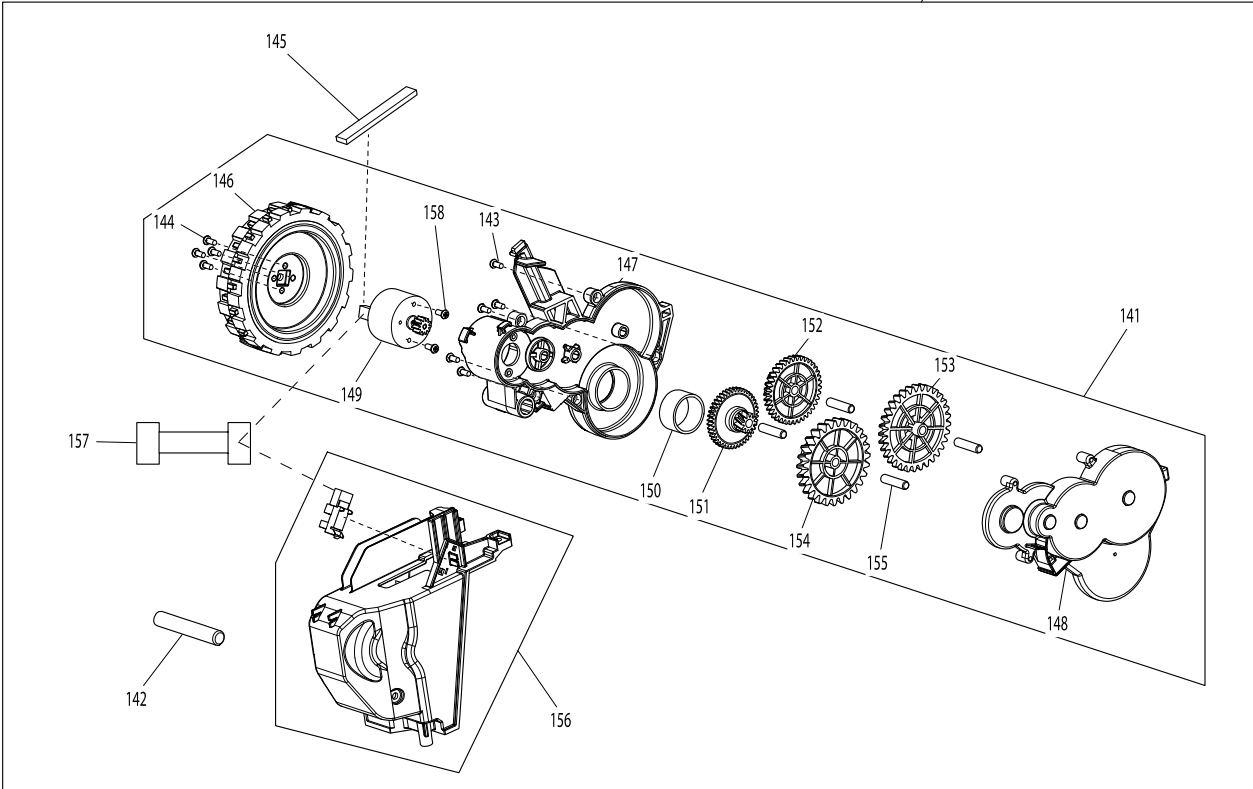

Model No. DRC200 ROBOTIC CLEANER

R

47

L

46