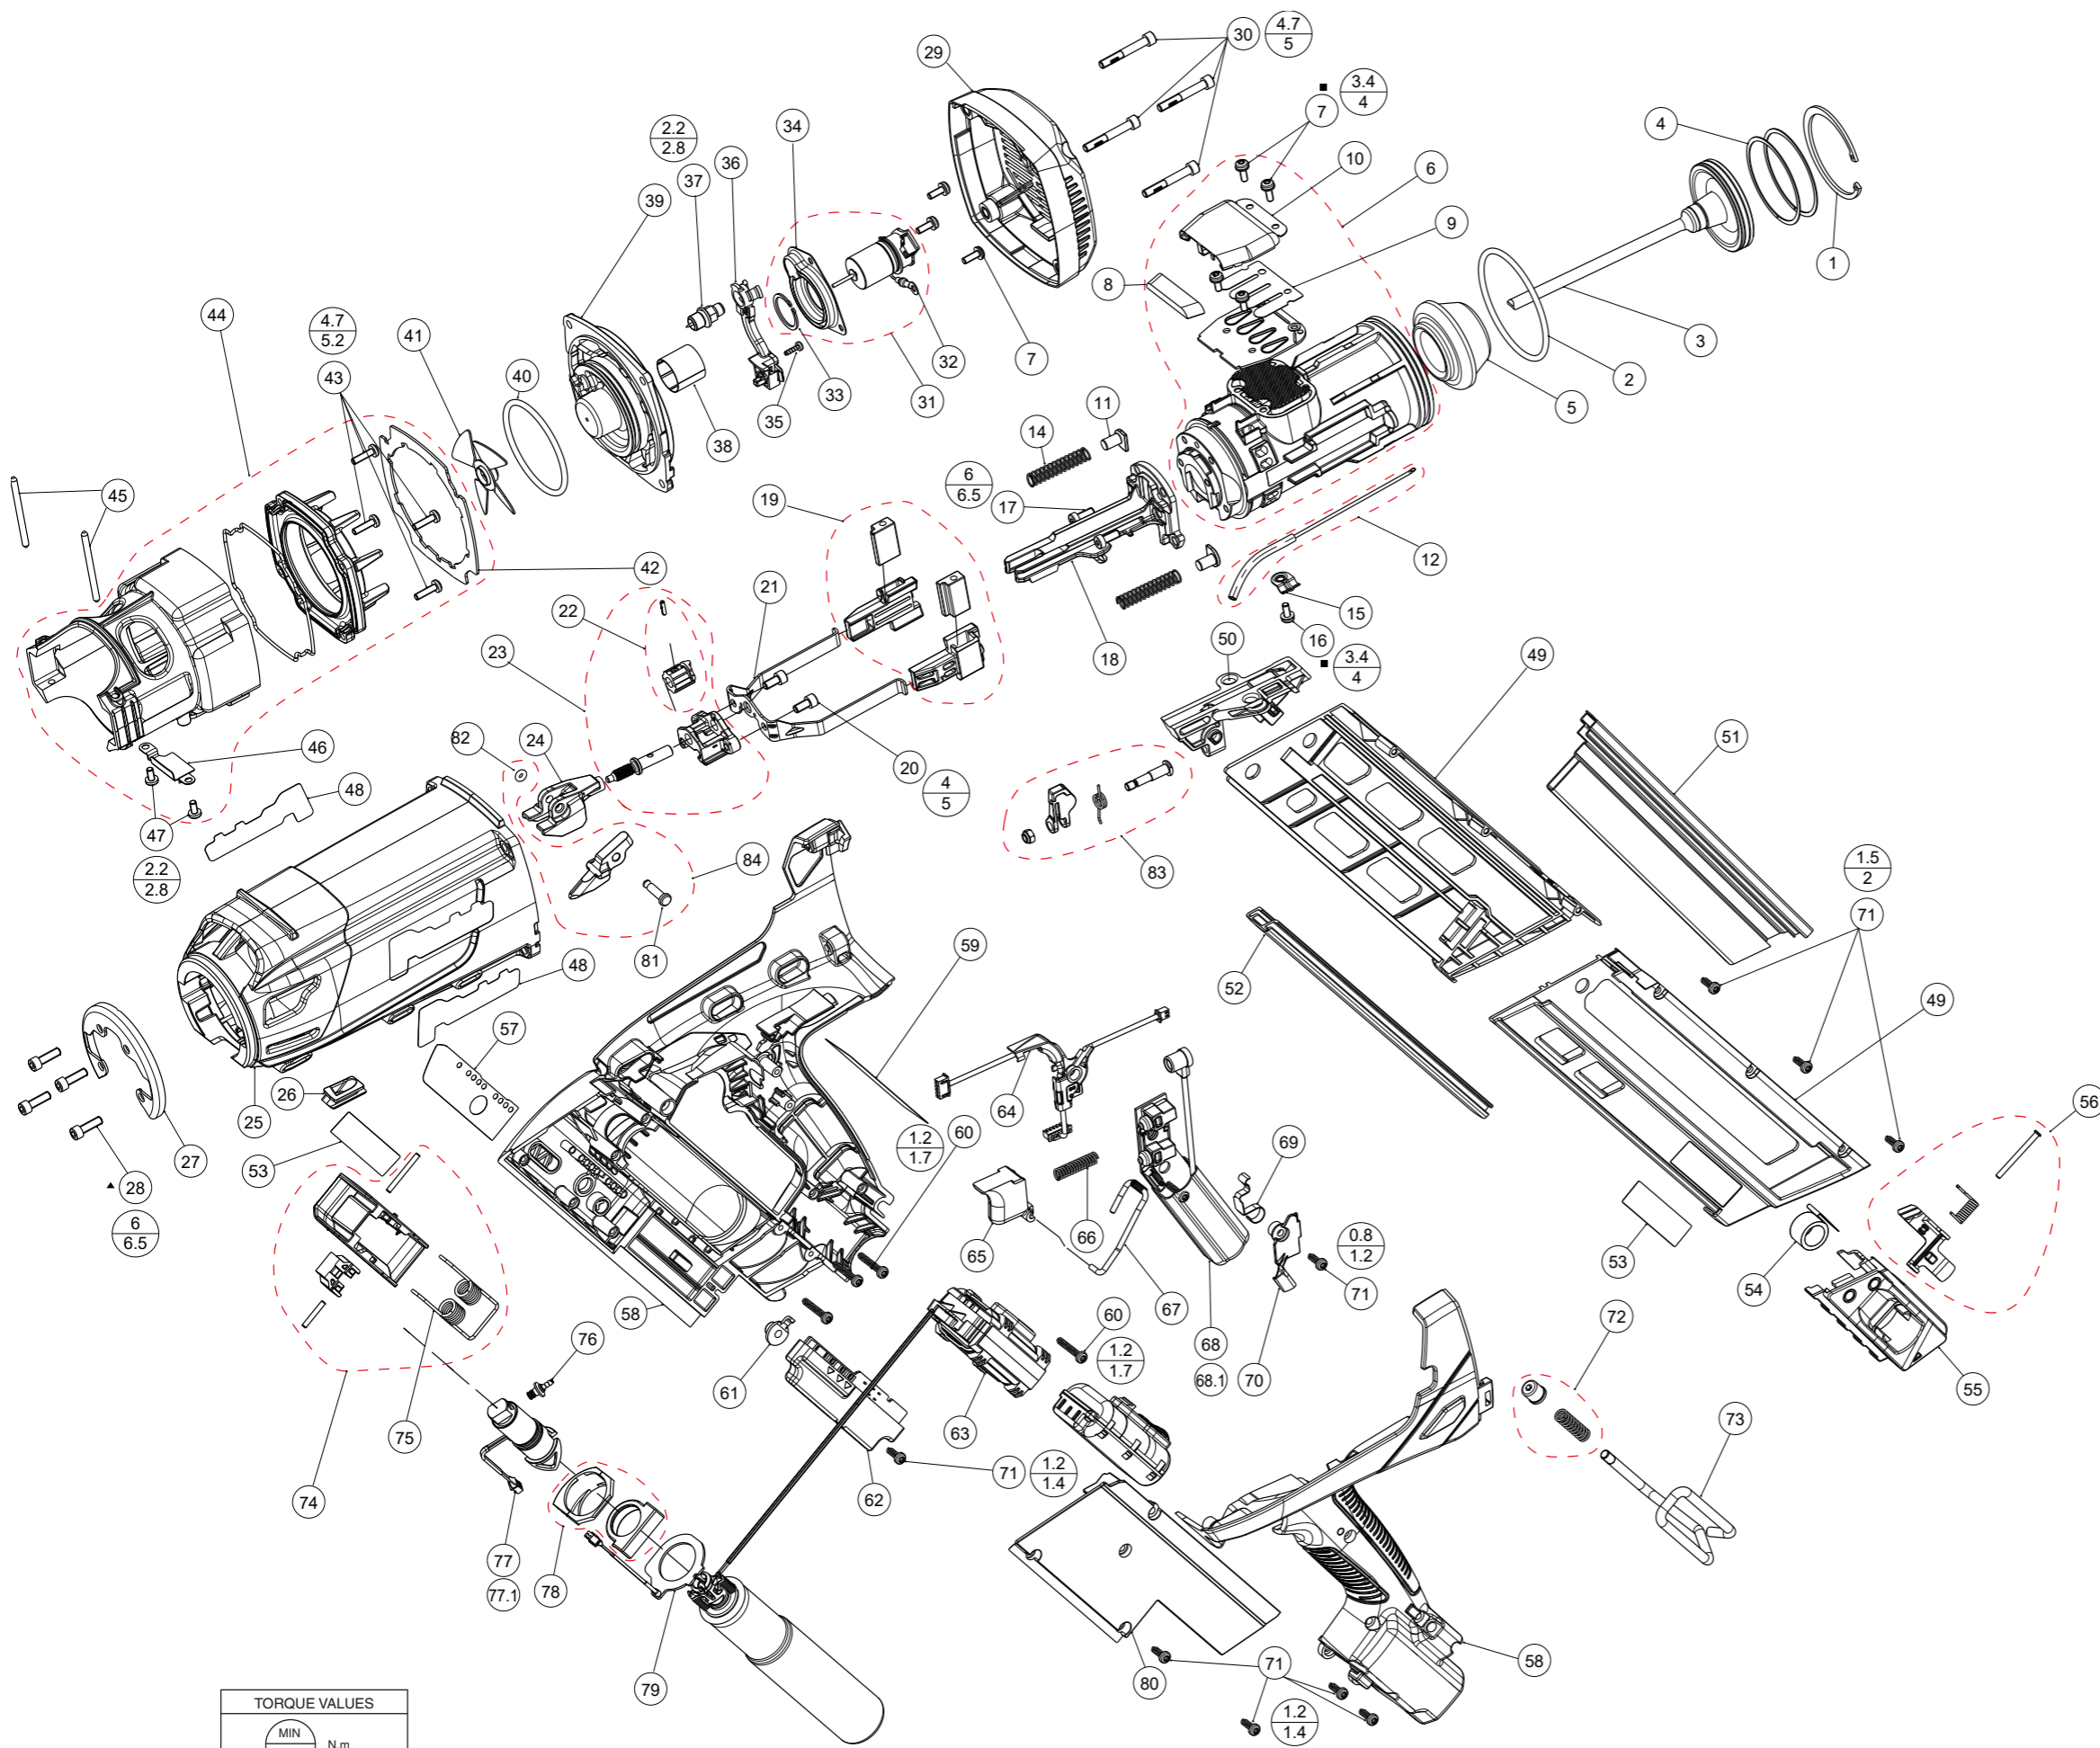

TOOL SCHEMATIC AND PARTS

1	336680	1	RETAINER RING
2	013743	1	CYLINDER O'RING
3	014386	1	PISTON ASSEMBLY
4	336670	2	PISTON RING
5	013778	1	BUMPER
6	019292	1	CYLINDER ASSEMBLY
7	900596	5	SCREW SWAGE FORM 4-11
8	336570	1	MUFFLER
9	336560	1	REED VALVE
10	336580	1	MUFFLER COVER
11	019283	1	COMBUSTION CHAMBER SPRING GUIDE
12	013737	1	INJECTION PIPE ASSEMBLY
14	019276	2	COMBUSTION CHAMBER SPRING GUIDE
15	013738	1	BRACKET FUEL LINE
16	405140	1	SCREW SWAGE FORM 4-9
17	019819	2	SCREW TORX 25 M5-12
18	019706	1	NOSE
19	019289	1	COMBUSTION CHAMBER BUMPER ASS.
20	019287	2	SCREW CHC M5-10
21	019274	1	UPPER PROBE ASSEMBLY
22	019295	1	KNOB
23	019294	1	KNOB ASSEMBLY
24	019701	1	PROBE
25	019702	1	CARTER
26	013812	1	ELECTROVALVE HEAT PROTECTION
27	013787	1	NOSE PROTECTION
28	013813	4	SCREW CHC M5-16
29	019121	1	CAP
30	013797	4	SCREW CHC M5-35
31	019077	1	MOTOR ASSEMBLY
32	014771	1	FAN MOTOR GROUND WIRE
33	321610	1	RETAINING RING
34	334310	1	MOTOR MOUNT
35	404702	1	SCREW THREAD FORMING 6X3/8
36	013808	1	WIRES GUIDE
37	013731	1	SPARK PLUG ASSEMBLY
38	321590	1	MOTOR SLEEVE
39	013740	1	CYLINDER HEAD
40	321650	1	CYLINDER O'RING
41	321660	1	FAN BLADE ASSEMBLY
42	013750	1	SEAL
43	900456	4	SCREW SWAGE FORM 4-15
44	019288	1	COMBUSTION CHAMBER ASSEMBLY
45	013781	2	COMBUSTION CHAMBER STOP PIN
46	019073	1	COMBUSTION CHAMBER LOCK OUT
47	013805	2	SCREW TAP TYPE 4X8
48	015000	2	CARTER LABEL
49	019703	1	MAGAZINE ASSEMBLY (LEFT & RIGHT)
50	013741	1	SHEAR BLOCK
51	013763	1	NAIL CHANNEL
52	019280	1	COVER PLATE MAGAZINE
53	019782	2	NAME TOOL LABEL
54	013767	1	MAGAZINE SPRING
55	019279	1	FOLLOWER ASSEMBLY
56	014399	1	FOLLOWER SUB ASSEMBLY
57	014999	1	LEVELS LABEL
58	019297	1	HANDLES ASSEMBLY (LEFT & RIGHT)
59	019787	1	NAME PLATE LABEL
60	013799	4	SCREW ECO-SYN TORX 4X25
61	019089	1	POWER BUTTON
62	019091	1	DEL ASSEMBLY
63	019273	1	BATTERY TERMINAL ASSEMBLY
64	019286	1	WIRES ASSEMBLY
65	019119	1	TRIGGER
66	013783	1	TRIGGER SPRING
67	019084	1	COMBUSTION CHAMBER LOCK BAR
68	019096	1	RED S-MEFI
68-1	019097	1	BLACK S-MEFI
69	013734	1	CONTACT LEVEL
70	013785	1	CONTACTOR PLATE
71	013798	9	SCREW ECO-SYN TORX 4X12
72	019290	1	HOOK SPRING ASSEMBLY
73	019284	1	HOOK
74	019293	1	LOCK MAGAZINE SYSTEM
75	019285	1	SRING LOCK MAGAZINE SYSTEM
76	013739	1	ELECTROVALVE PLUG CONNECTION
77	019116	1	RED ELECTROVALVE ASSEMBLY
77-1	019117	1	BLACK ELECTROVALVE ASSEMBLY
78	019088	1	EJECT BUTTON ASSEMBLY
79	019076	1	ANTENNA
80	019281	1	HANDLE COVER
81	014416	1	PROBE PIN AXIS
82	014415	1	PROBE PIN O'RING
83	014407	1	GUIDE ASSEMBLY
84	014099	1	PROBE KIT